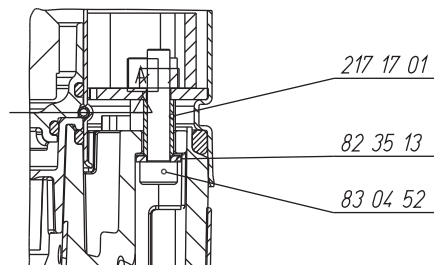

Ready 16 & 24: Junction Box and fastening elements (March 2001)